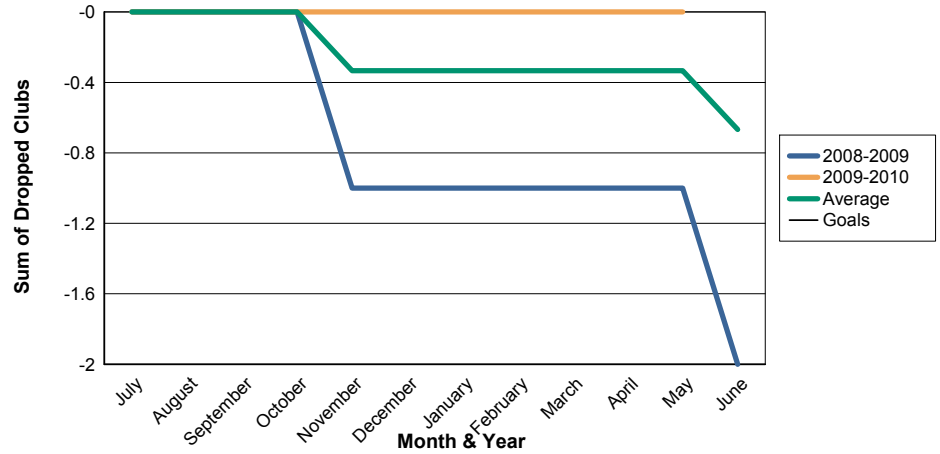

3 Year Comparisons for GMT Constitutional Area 1

By GMT District

As of May 2010

Sum of New Clubs/ Month & Year

For District 24 D

Sum of Dropped Clubs/ Month & Year

For District 24 D

Sum of Net Clubs/ Month & Year