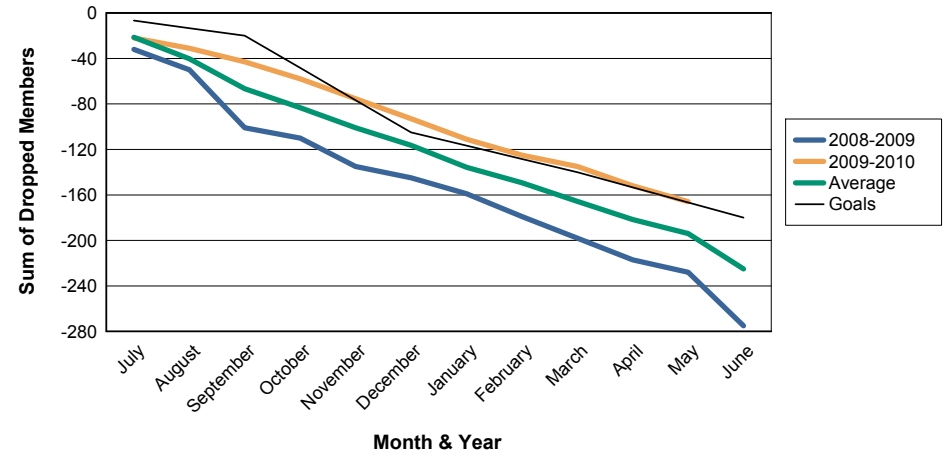

3 Year Comparisons for GMT Constitutional Area 1

By GMT District

As of May 2010

Sum of New Clubs/ Month & Year

For District 24 D

Sum of Dropped Clubs/ Month & Year

For District 24 D

Sum of Net Clubs/ Month & Year

For District 24 D

Sum of Charter Members/ Month & Year

For District 24 D

3 Year Comparisons for GMT Constitutional Area 1

By GMT District

As of May 2010

Sum of New Members/ Month & Year

For District 24 D

Sum of Dropped Members/ Month & Year

For District 24 D

Sum of Net Members/ Month & Year

For District 24 D