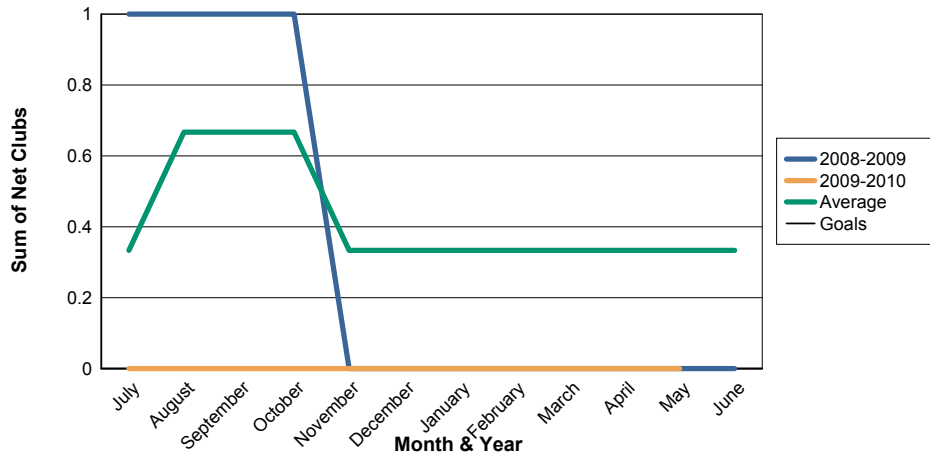

3 Year Comparisons for GMT Constitutional Area 1

By GMT District

As of May 2010

Sum of New Clubs/ Month & Year

For District 24 D

Sum of Dropped Clubs/ Month & Year

For District 24 D

Sum of Net Clubs/ Month & Year

For District 24 D

Sum of Charter Members/ Month & Year

For District 24 D

3 Year Comparisons for GMT Constitutional Area 1

By GMT District

As of May 2010

Sum of New Members/ Month & Year

For District 24 D