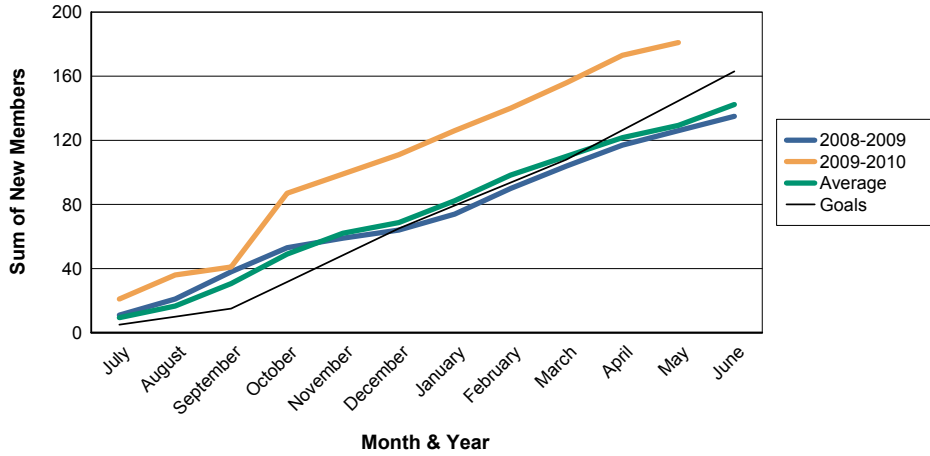

3 Year Comparisons for GMT Constitutional Area 1

By GMT District

As of May 2010

Sum of New Clubs/ Month & Year

For District 24 D

Sum of Dropped Clubs/ Month & Year

For District 24 D

Sum of Net Clubs/ Month & Year

For District 24 D

Sum of Charter Members/ Month & Year

For District 24 D

3 Year Comparisons for GMT Constitutional Area 1

By GMT District

As of May 2010

Sum of New Members/ Month & Year

For District 24 D

Sum of Dropped Members/ Month & Year

For District 24 D

Sum of Net Members/ Month & Year

For District 24 D