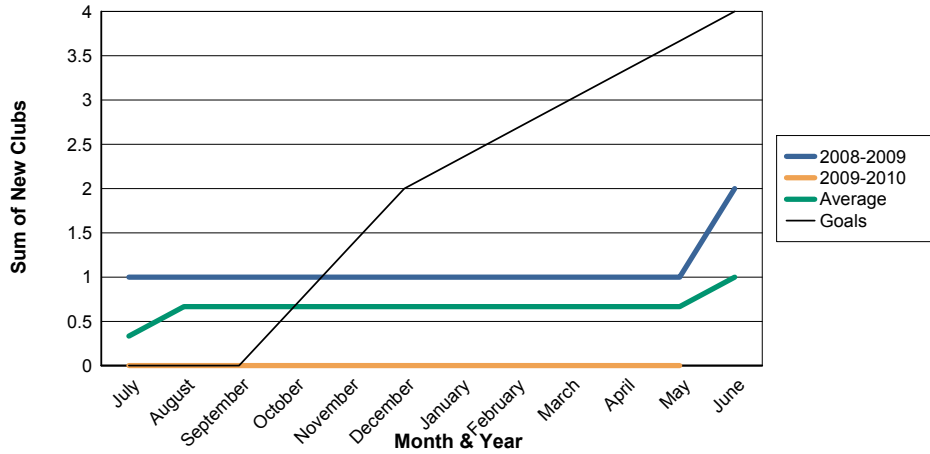

3 Year Comparisons for GMT Constitutional Area 1

By GMT District

As of May 2010

Sum of New Clubs/ Month & Year

For District 24 D

Sum of Dropped Clubs/ Month & Year

For District 24 D

Sum of Net Clubs/ Month & Year

For District 24 D

Sum of Charter Members/ Month & Year

For District 24 D

3 Year Comparisons for GMT Constitutional Area 1

By GMT District

As of May 2010

Sum of New Members/ Month & Year

For District 24 D