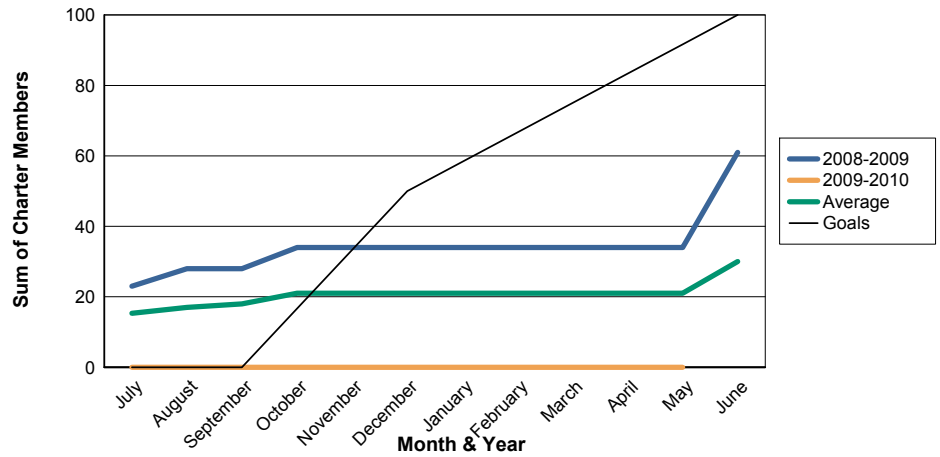

3 Year Comparisons for GMT Constitutional Area 1

By GMT District

As of May 2010

Sum of New Clubs/ Month & Year

For District 24 D

Sum of Dropped Clubs/ Month & Year

For District 24 D

Sum of Net Clubs/ Month & Year

For District 24 D

Sum of Charter Members/ Month & Year

For District 24 D

3 Year Comparisons for GMT Constitutional Area 1

By GMT District

As of May 2010

Sum of New Members/ Month & Year

For District 24 D